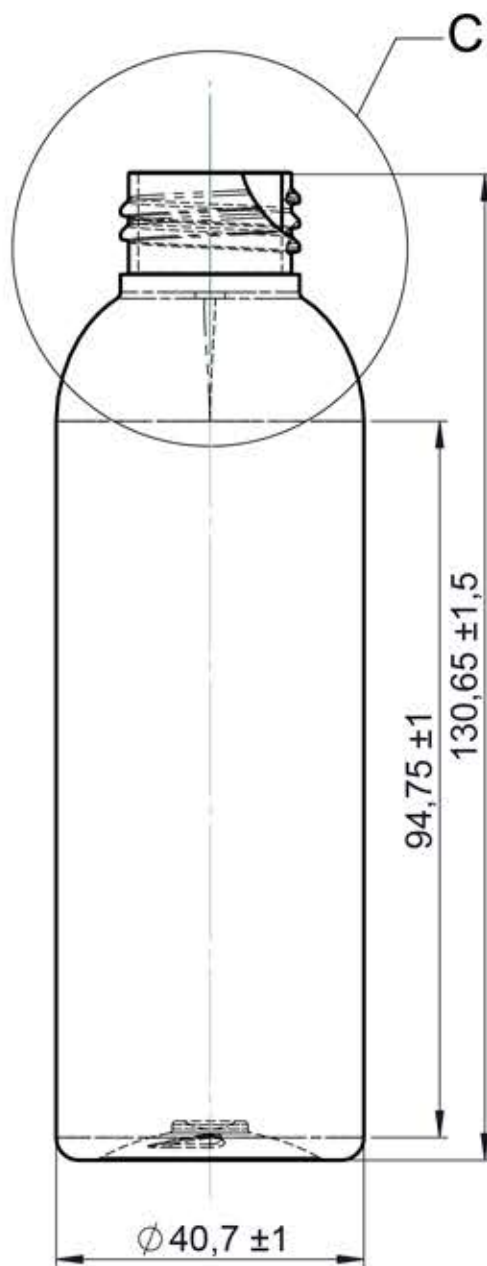

Skala 2:1

Pitch: $3,18 \pm 0,1$ mm
 Turns of thread: 2
 Start of thread: $2,1 \pm 0,2$

DETAIL C
 SCALE 2 : 1

Name: BU646 A			
Content	125 ml	Scale: 1:1	Size: A3
Content (brimful)	136 ±4 ml	Author	D. Luch
Material	PET	Approved	Date:
Weight	16 ±1 g		
Neck	24/410		
Thread	-		