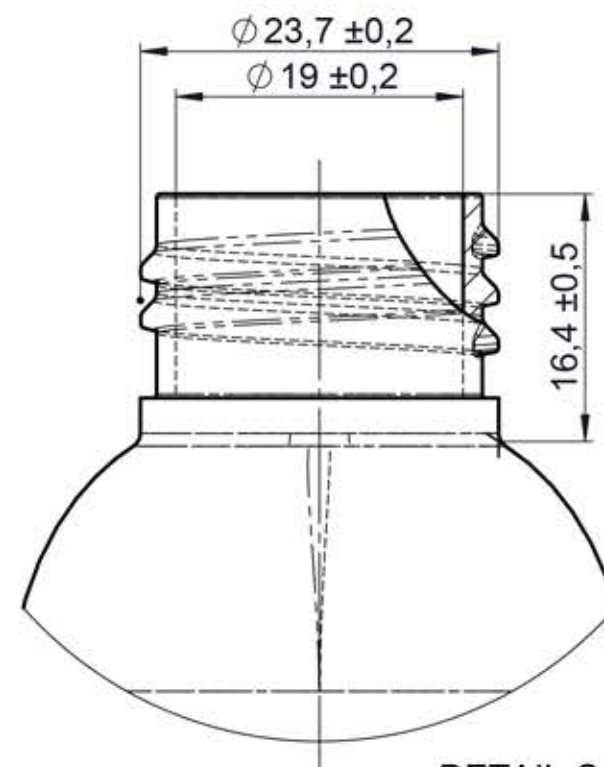

Skala 2:1

Pitch: $3,18 \pm 0,1$ mm
 Turns of thread: 2
 Start of thread: $2,1 \pm 0,2$

DETAIL C
 SCALE 2 : 1

Name: BU646 A			
Content	125 ml	Scale: 1:1	Size: A3
Content (brimful)	136 ±4 ml	Author	D. Luch
Material	PET	Approved	Date:
Weight	16 ±1 g		
Neck	24/410		
Thread	-		