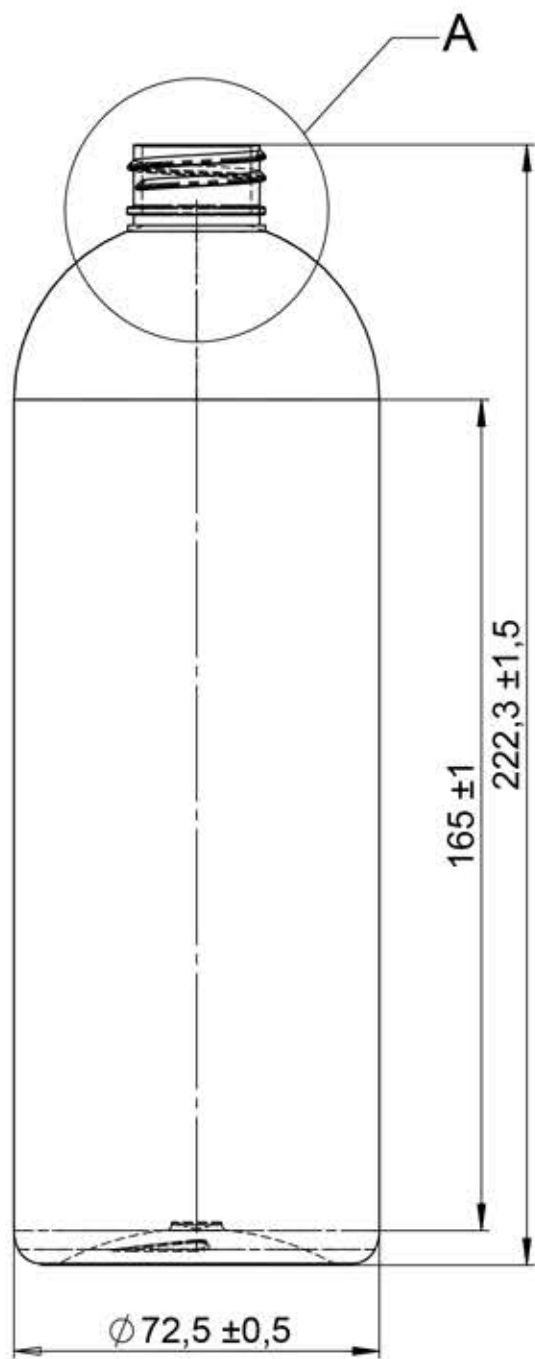

DETAIL C
SCALE 2 : 1

Pitch: 4,23 mm
 Turns of thread: 1.25
 Start of thread: 1.0 ± 0.2

Name: BU654			
Content	750 ml	Scale: 2:3	Size: A3
Content (brimful)	776 ± 13 ml	Author	D.Luch
Material	PET	Approved	Date:
Weight	39 ± 1 g		
Neck	28/410		
Thread	-		