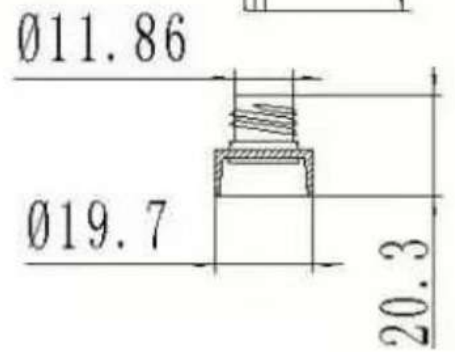

ABS

LDPE

ABS

ABS

AS

ITEM: 108492 - SET - Lip gloss container, 7,5 ml, transparent, with black cap and plug, AS