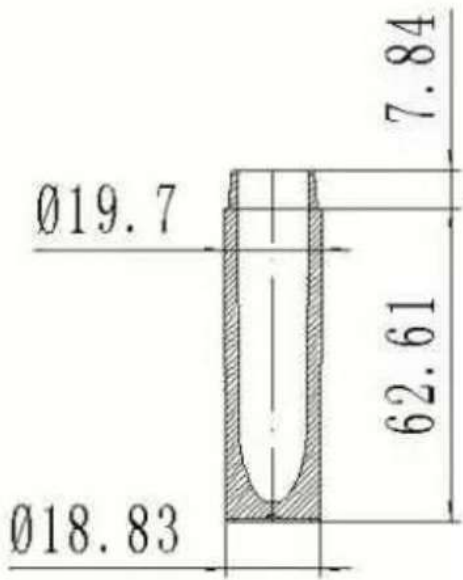

ABS

LDPE

ABS

ABS

AS

ITEM: 108492 - SET - Lip gloss container, 7,5 ml, transparent, with black cap and plug, AS