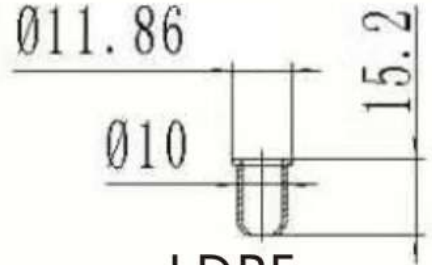

ABS

LDPE

ABS

ABS

AS

ITEM: 108492 - SET - Lip gloss container, 7,5 ml, transparent, with black cap and plug, AS