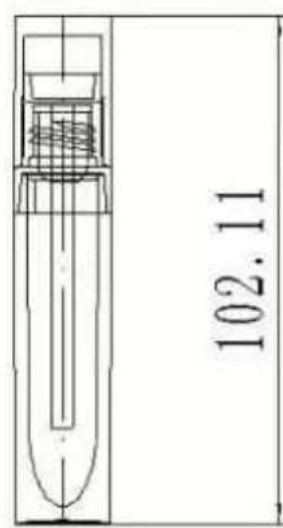

ABS

LDPE

ABS

ABS

AS

ITEM: 108492 - SET - Lip gloss container, 7,5 ml, transparent, with black cap and plug, AS