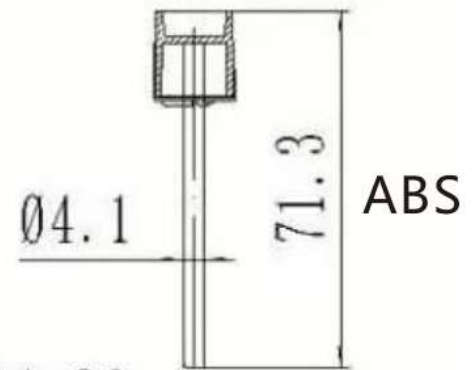

ABS

LDPE

ABS

ABS

AS

ITEM: 108492 - SET - Lip gloss container, 7,5 ml, transparent, with black cap and plug, AS