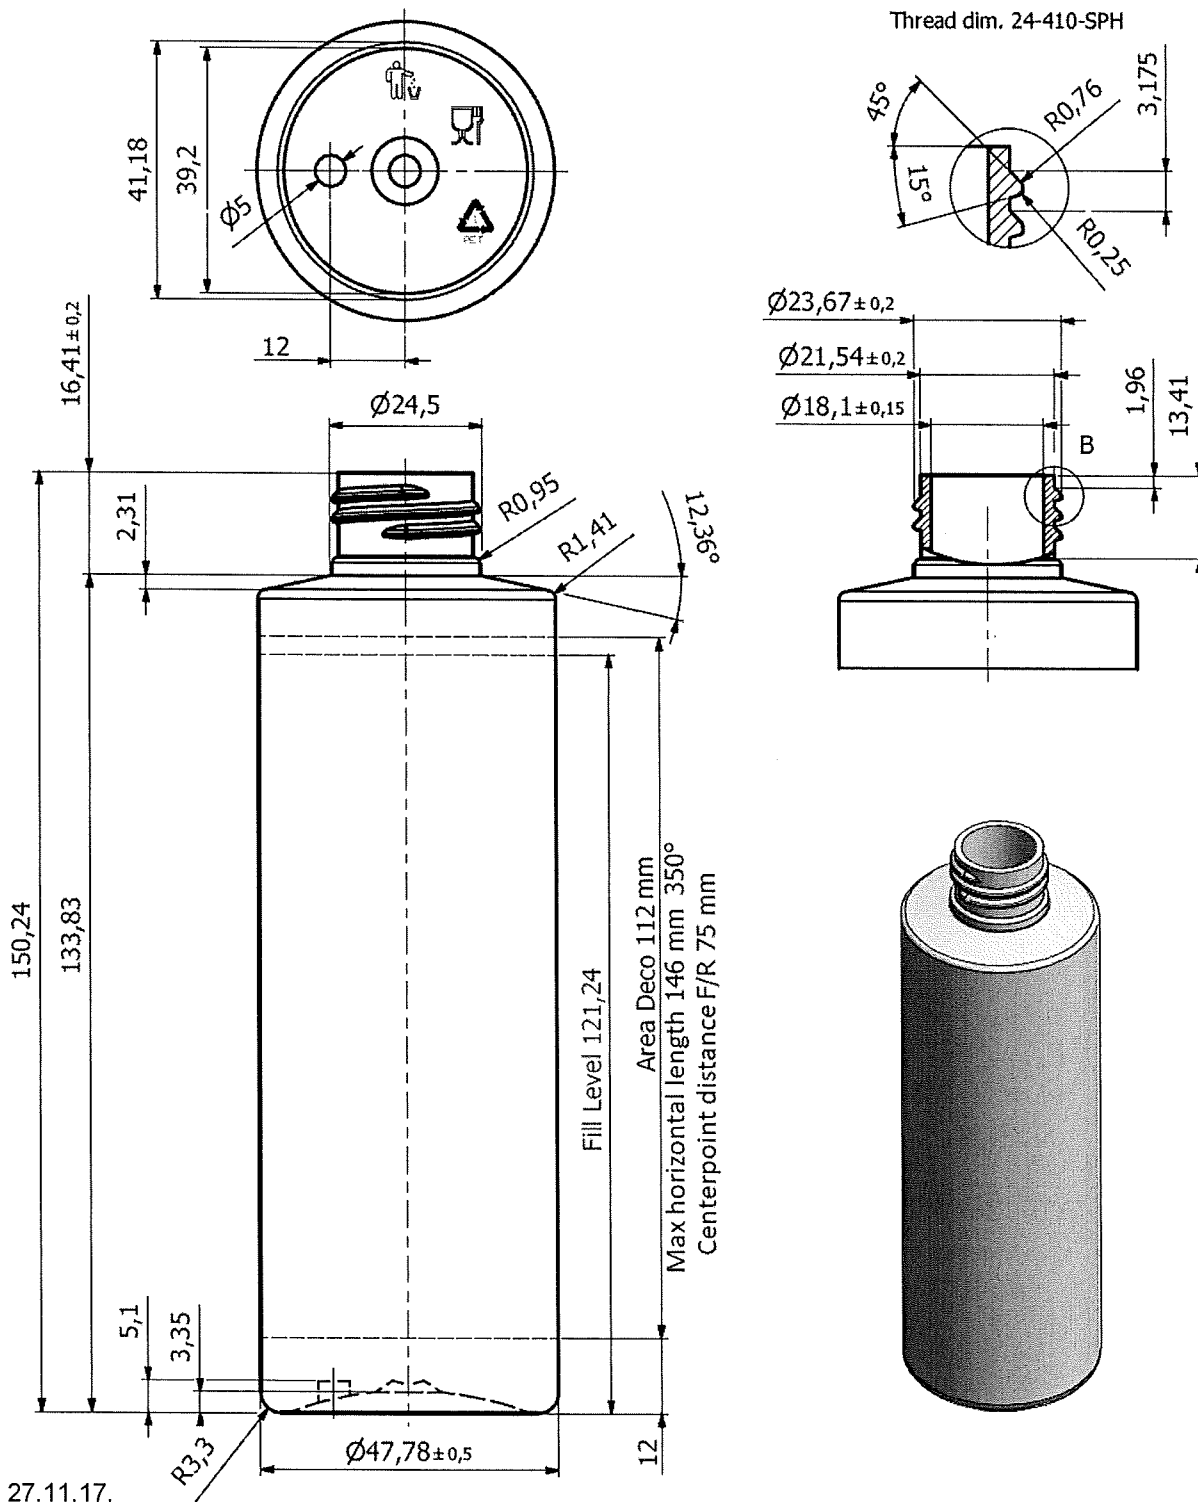

# TECHNICAL DATASHEET

Round cylindric cosmetic bottle  
**CLIFF**  
 200 ml  
 PET-P  
 24/410 standard screw neck  
 colours: crystal, white, black, brown, cobalt blue

## PRODUCT DRAWING:

Last revised: 27.11.17.