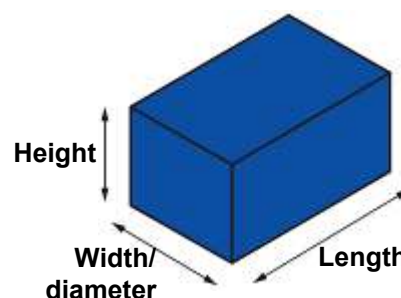

Product data sheet

Item number: **72530**
 Item name: **Bread & pastry bag (PAP/PP) with window 22+5 x 34 cm [1000 pcs]**

Item

Length:	22 cm	Grammage:	35 g/m ²
Width/ diameter:	5 cm	Color:	brown
Height:	34 cm	Material 1:	Paper
Weight:	6,14 g	Material 2:	Polypropylene

Customs nomenclature: 48194000

Package

Length:	39,5 cm	No. of pieces in a package:	1000 pcs
Width/ diameter:	29 cm	Weight:	6466 g
Height:	16 cm	LOT:	YES
		EAN:	8591199725307

Packaging material: Paper - corrugated cardboard (PAP)
 Packaging type: Carton

Group packaging

Carton

Length:	39,5 cm	No. of packages in a carton:	1 pkg.
Width/ diameter:	29 cm	No. of pieces in a carton:	1000 pcs
Height:	16 cm	Weight:	6,47 kg
		Volume:	0,02 m ³
		LOT:	YES

Packaging material: Paper - corrugated cardboard (PAP)
 Packaging type: Corrugated box