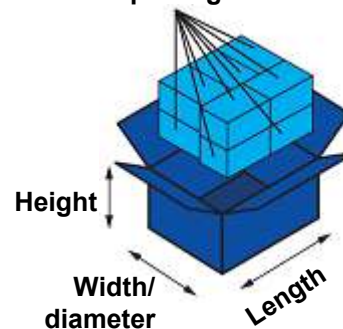

Group packaging

Carton

Length:	39,5 cm	No. of packages in a carton:	1 pkg.
Width/ diameter:	29 cm	No. of pieces in a carton:	1000 pcs
Height:	16 cm	Weight:	6,47 kg
		Volume:	0,02 m³
		LOT:	YES

Packaging material: Paper - corrugated cardboard (PAP)
Packaging type: Corrugated box

No. of packages in a carton: