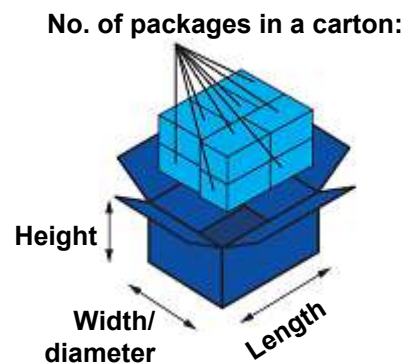

Product data sheet

Item number: **72550**
Item name: **Bread & pastry bag (PAP/PP) with window 26+7 x 40 cm [1000 pcs]**

Item

Length: 26 cm Grammage: 35 g/m²
Width/diameter: 7 cm Color: brown
Height: 40 cm Material 1: Paper
Weight: 8,58 g Material 2: Polypropylene

Customs nomenclature: 48194000

Package

Length: 59 cm No. of pieces in a package: 1000 pcs
Width/diameter: 38 cm Weight: 8988 g
Height: 16 cm LOT: YES
EAN: 8591199725505

Packaging material: Paper - corrugated cardboard (PAP)
Packaging type: Carton

Group packaging

Carton

Length: 59 cm No. of packages in a carton: 1 pkg.
Width/diameter: 38 cm No. of pieces in a carton: 1000 pcs
Height: 16 cm Weight: 8,99 kg
Volume: 0,04 m³

LOT: YES

Packaging material: Paper - corrugated cardboard (PAP)
Packaging type: Corrugated box