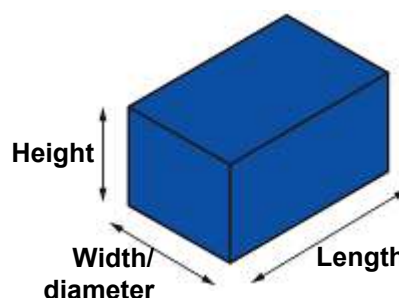

Product data sheet

Item number: **72550**
Item name: **Bread & pastry bag (PAP/PP) with window 26+7 x 40 cm [1000 pcs]**

Item

Length: 26 cm Grammage: 35 g/m²
Width/diameter: 7 cm Color: brown
Height: 40 cm Material 1: Paper
Weight: 8,58 g Material 2: Polypropylene

Customs nomenclature: 48194000

Package

Length: 59 cm No. of pieces in a package: 1000 pcs
Width/diameter: 38 cm Weight: 8988 g
Height: 16 cm LOT: YES
EAN: 8591199725505

Packaging material: Paper - corrugated cardboard (PAP)
Packaging type: Carton

Group packaging

Carton

Length: 59 cm No. of packages in a carton: 1 pkg.
Width/diameter: 38 cm No. of pieces in a carton: 1000 pcs
Height: 16 cm Weight: 8,99 kg
Volume: 0,04 m³

LOT: YES

Packaging material: Paper - corrugated cardboard (PAP)
Packaging type: Corrugated box

Pallet

Layer height: 16 cm Height: 175 cm
Number of layers: 10 Weight: 380 kg
No. of cartons on the layer: 4 No. of cartons on the pallet: 40 ctn
No. of packages on the pallet: 40 pkg.
No. of pieces on the pallet: 40000 pcs