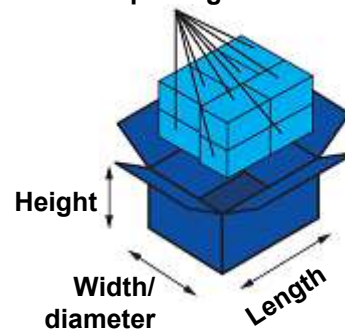

Group packaging

Carton

Length: 60 cm   No. of packages in a carton: 12 pkg.
Width/diameter: 40 cm   No. of pieces in a carton: 600 pcs
Height: 69 cm   Weight: 11,09 kg
Volume: 0,17 m3
EAN: 4052509781856
LOT: YES

No. of packages in a carton: