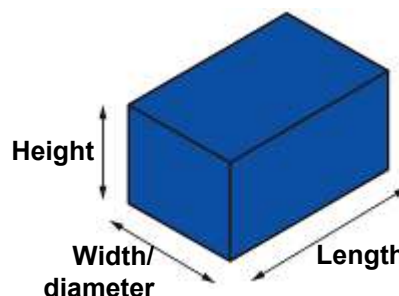

Product data sheet

Item number: **78185**
Item name: **Ready-meal microwave tray (PP) 1-compartment black 221 x 151 mm 850ml [50 pcs]**

Item

Length: 22,1 cm Material thickness: 540 µm
Width/diameter: 15,1 cm Color: black Volume: 850 ml
Height: 4,3 cm Material 1: Polypropylene
Weight: 16,5 g

Customs nomenclature: 39241000
Additional description: Useable up to 100°C.

Package

Length: 22,1 cm No. of pieces in a package: 50 pcs
Width/diameter: 15,1 cm Weight: 832 g
Height: 36 cm LOT: YES
EAN: 8591199781853

Packaging material: Polyethylene - high density (HDPE)
Packaging type: Sealed bag

Group packaging

Carton

Length: 60 cm No. of packages in a carton: 12 pkg.
Width/diameter: 40 cm No. of pieces in a carton: 600 pcs
Height: 69 cm Weight: 11,09 kg
Volume: 0,17 m3
EAN: 4052509781856
LOT: YES