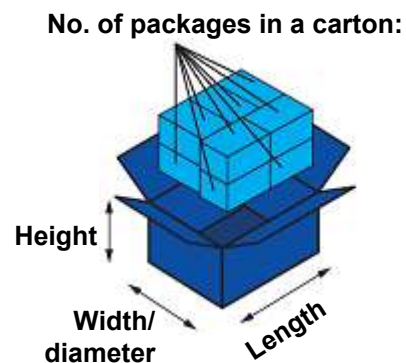

Group packaging

Carton

Length: 60 cm   No. of packages in a carton: 8 pkg.
Width/diameter: 40 cm   No. of pieces in a carton: 400 pcs
Height: 69 cm   Weight: 10,38 kg
Volume: 0,17 m3
EAN: 4052509782129
LOT: YES

Packaging material: Paper - corrugated cardboard (PAP)

Packaging type: Corrugated box