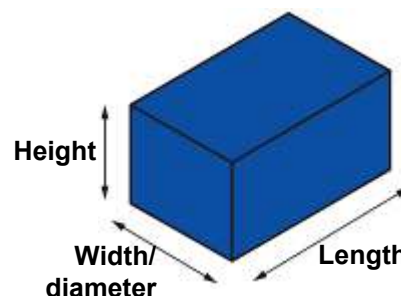

Product data sheet

Item number: **78212**
Item name: **Ready-meal microwave tray (PP) 1-compartment black 250 x 185 mm 1200ml [50 pcs]**

Item

Length: 25 cm Material thickness: 540 µm
Width/diameter: 18,5 cm Color: black Volume: 1200 ml
Height: 4 cm Material 1: Polypropylene
Weight: 23 g

Customs nomenclature: 39241000

Additional description: Useable up to 100°C.

Package

Length: 25 cm No. of pieces in a package: 50 pcs
Width/diameter: 18,5 cm Weight: 1160 g
Height: 35 cm LOT: YES
EAN: 8591199782126

Packaging material: Polyethylene - high density (HDPE)

Packaging type: Sealed bag

Group packaging

Carton

Length: 60 cm No. of packages in a carton: 8 pkg.
Width/diameter: 40 cm No. of pieces in a carton: 400 pcs
Height: 69 cm Weight: 10,38 kg
Volume: 0,17 m3
EAN: 4052509782129
LOT: YES